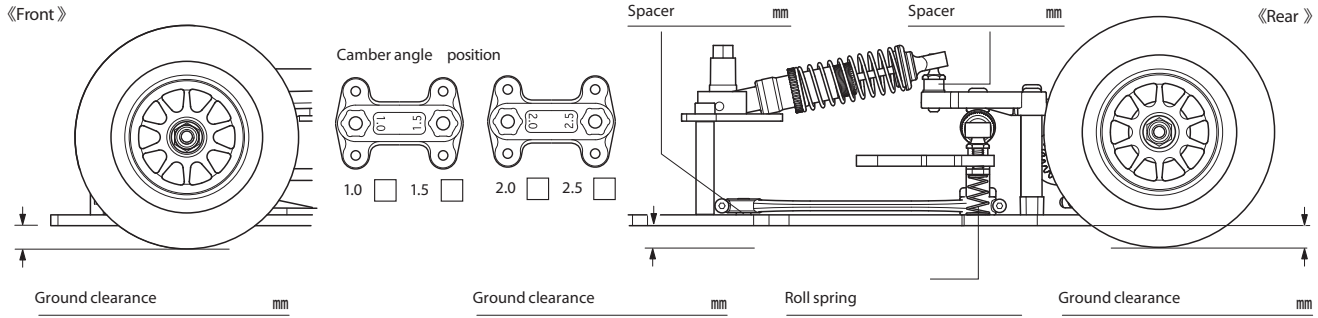

F104 VET I PRO

1/10 SCALE R/C HIGH PERFORMANCE RACING CAR CHASSIS KIT

SETTING SHEET
Ver 1.00

Name _____ Date _____ Air temp. _____ Humidity _____

Track _____ Asphalt Carpet Track condition _____ Track temp. _____

Motor _____ Spur gear _____ T _____ Pinion gear _____ T _____

Front wheel _____ Front tire _____ Front tire diameter _____ mm

Rear wheel _____ Rear tire _____ Rear tire diameter _____ mm

Body _____ Front wing _____ Rear wing _____