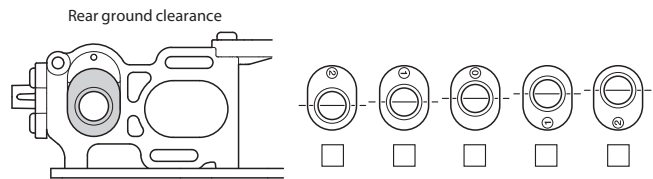

F104 VET I PRO

1/10 SCALE R/C HIGH PERFORMANCE RACING CAR CHASSIS KIT

SETTING SHEET
Ver 1.00

Name _____ Date _____ Air temp. _____ Humidity _____

Track _____ Asphalt Carpet Track condition _____ Track temp. _____

Motor _____ Spur gear _____ T _____ Pinion gear _____ T _____

Front wheel _____ Front tire _____ Front tire diameter _____ mm

Rear wheel _____ Rear tire _____ Rear tire diameter _____ mm

Body _____ Front wing _____ Rear wing _____